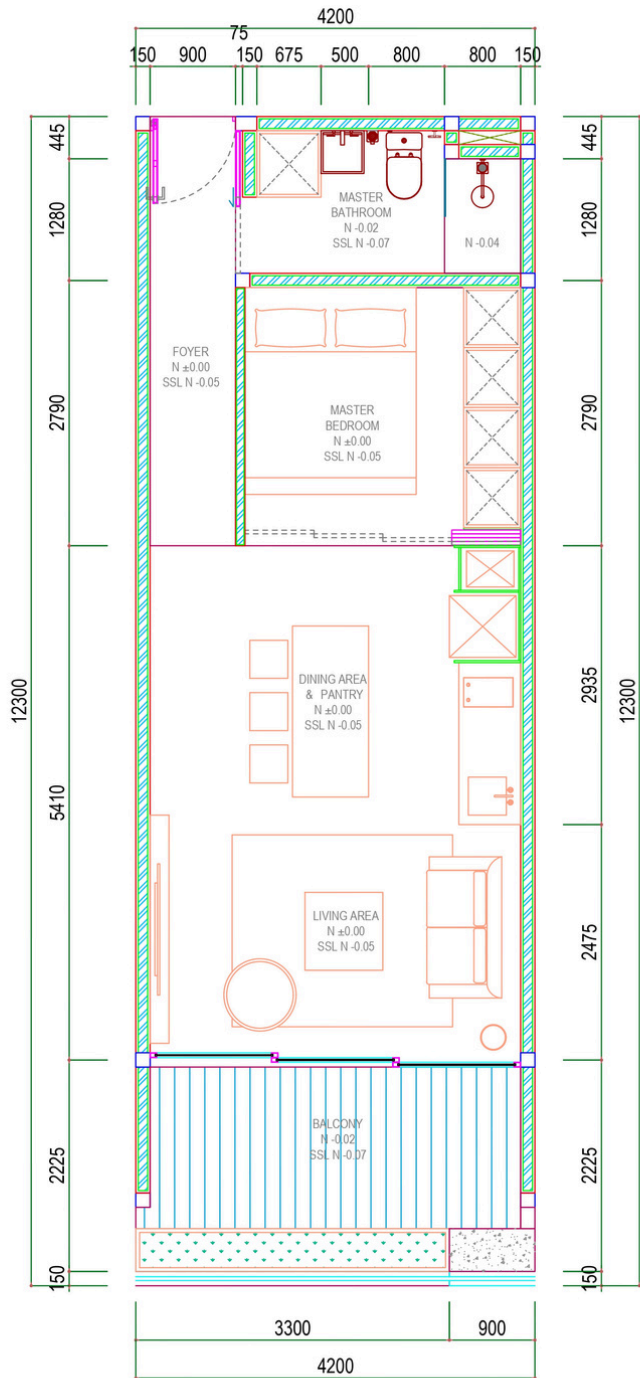

# CONDOMINIUM - 1ST FLOOR

**VIEW SUNSET**

uma ulu

TYPE	UNIT NO
STANDARD	A102

TOTAL AREA: 53 m<sup>2</sup>