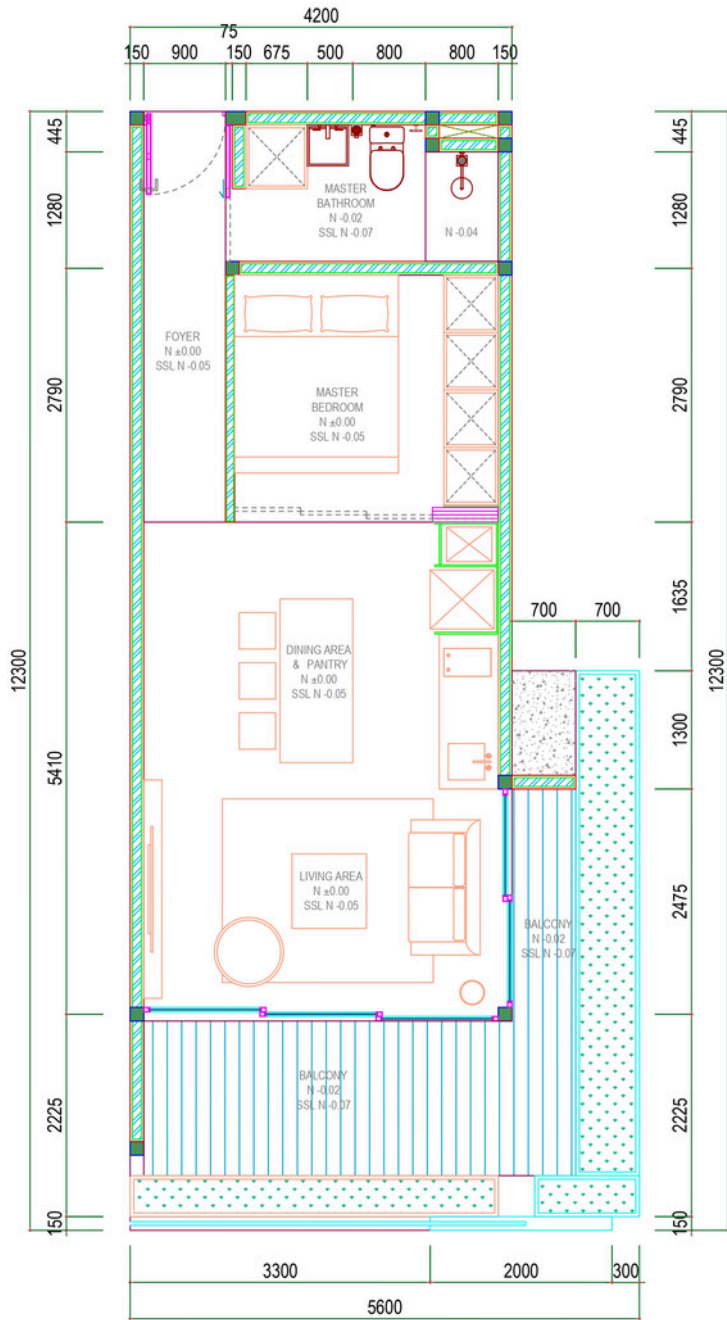

CONDOMINIUM - 1ST FLOOR

VIEW SUNSET

uma ulu

TYPE	UNIT NO
CORNER	A101

TOTAL AREA: 58 m²

Jl. Belimbingsari no 1