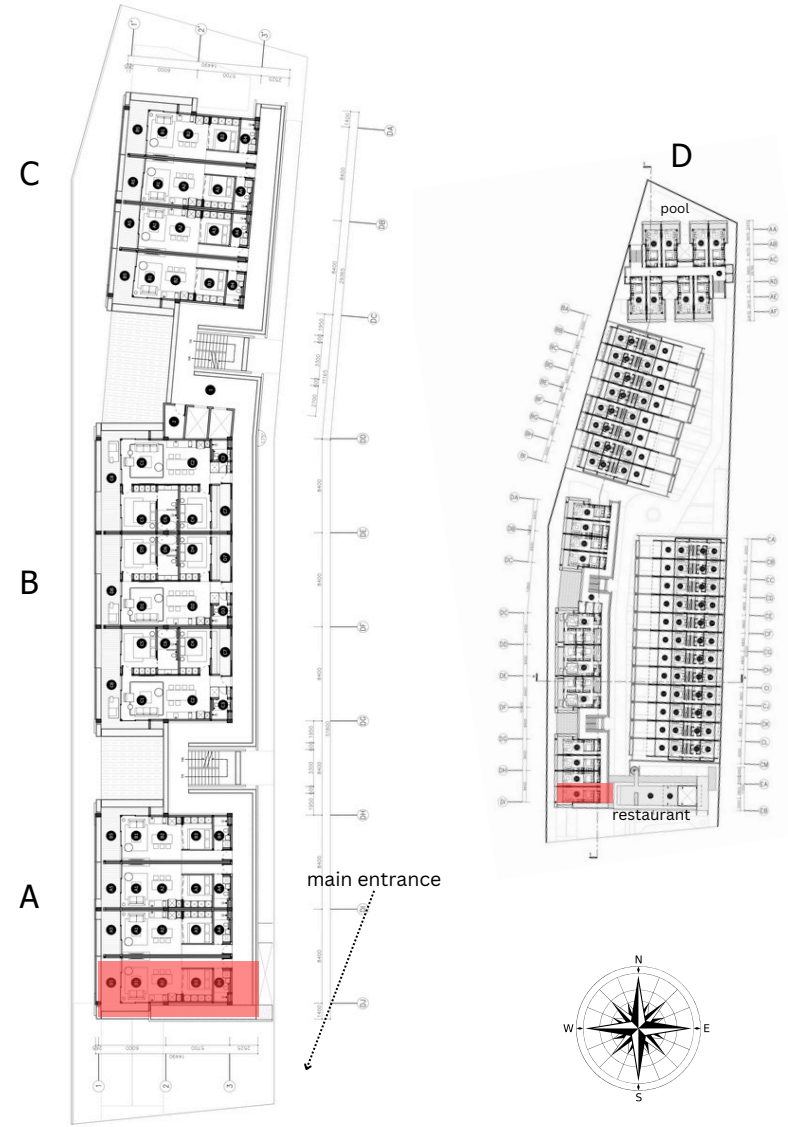

CONDOMINIUM - 1ST FLOOR

VIEW SUNSET

uma ulu

TYPE	UNIT NO
CORNER	A101

TOTAL AREA: 58 m²

Jl. Belimbingsari no 1